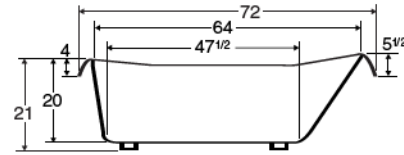

Always check our website for the most updated specifications: [www.americh.com](http://www.americh.com)

Tub pictured with optional waste & overflow.

All bathtub dimensions are  $\pm 1/2''$ .

**CODES AND COMPLIANCE**

Contact Americh for additional approvals.

**DIMENSIONS**

72" x 40" x 20" deep (1829 x 1016 x 508 mm)  
 Whirlpool Operating Gallons = 80 (Liters = 303)  
 Gallons to Overflow = 120 (Liters = 454)

**ELECTRICAL REQUIREMENTS**