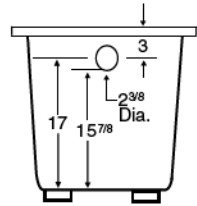

Always check our website for the most updated specifications: [www.americh.com](http://www.americh.com)

Tub pictured with optional waste & overflow.

All bathtub dimensions are  $\pm 1/2''$ .

**CODES AND COMPLIANCE**

Contact Americh for additional approvals.

**DIMENSIONS**

72" x 40" x 20" deep (1829 x 1016 x 508 mm)  
 Whirlpool Operating Gallons = 80 (Liters = 303)  
 Gallons to Overflow = 120 (Liters = 454)

**ELECTRICAL REQUIREMENTS**